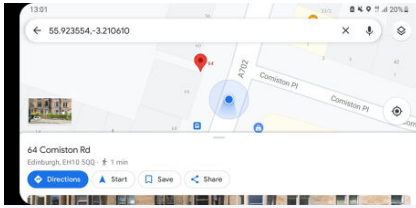

Key Safe Map

- Please ensure all doors and windows are locked on your departure -
- Deposit the keys back in the key safe and make sure the box is locked -
- Jumble the numbers so the access code is not on display -

Please note: No

Additional Access Information: No

- £100.00 charge for lost keys / £50.00 charge for a call out if locked out -

[Facebook](#)

[Instagram](#)

[Twitter](#)